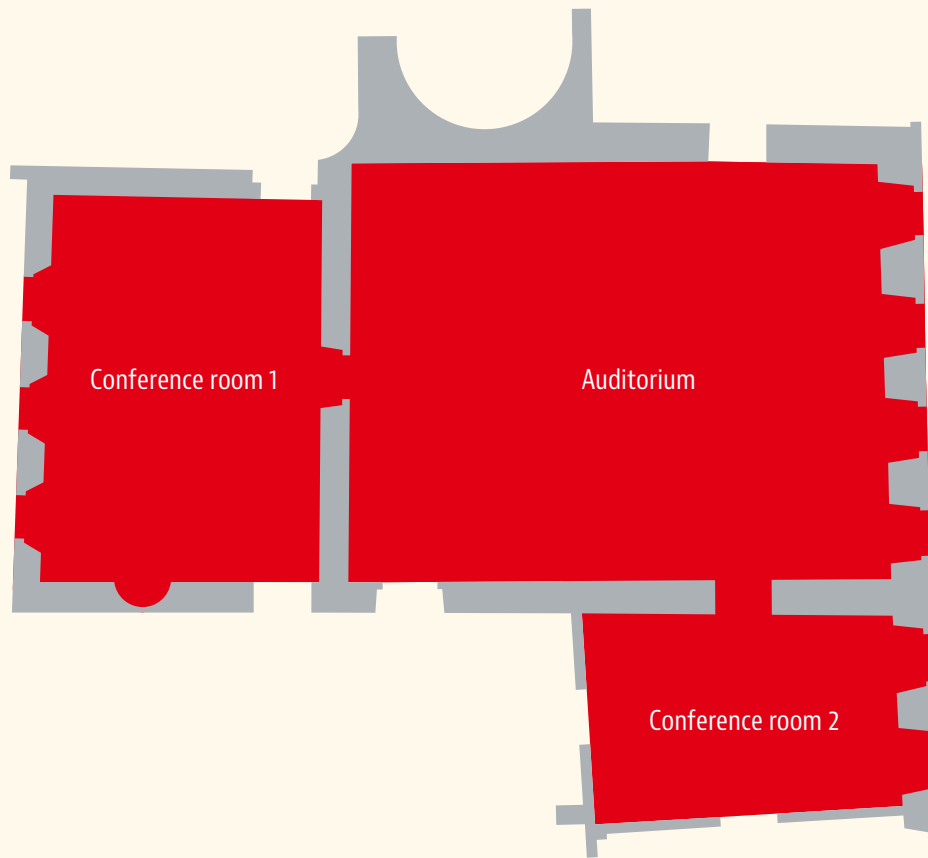

MAP:

ADDRESS:

Haidplatz 8
93047 Regensburg | Germany
www.regensburg.de/tourismus

CONFERENCE ROOMS:

	Room size m²	Standing reception	Row seating	Classroom- style seating	Table block	Banquet seating	U-shaped seating	Standard conf. equipment*	Stage	PA system / microphone	Projector	WiFi	Video/TV/DVD	DSL	Telephone/Fax	Lighting	Photocopier	Daylight
Auditorium	150	200	168	70	50		40	●	●	●	●	●	○	○	○	●	○	●
Conference room 1	65	50	50	30	36		30	●		●	○	●	○	○	○	○	○	●
Conference room 2	40		40	18	20		18	●			○	●	○	○	○	○	○	●

GENERAL INFO:

- + Barrier-free accessibility
- + Elevator available
- + High-voltage power point/63 A
- + May be used until midnight
- + Steinway model B grand piano
- + Stage (2.5 x 10 m)

SUITABLE FOR:

- + Concerts
- + Theatre performances
- + Lectures
- + Presentations
- + Meetings

ACCESSIBILITY:

- + **Regensburg train station:** Approx. 1.5 km/ DB events ticket possible
- + **Bus lines:** "Altstadtbus" from Albertstraße to the Haidplatz stop
- + **Parking:** Parking buildings Dachauplatz, Petersweg, Arnulfplatz or Bismarckplatz

DELIVERIES:

Delivery times from 6:30am-10:30am and 5:30pm-7:30pm.
An exceptional approval is required outside these times. All deliveries in consultation with Regensburg Tourismus GmbH.

INFORMATION / RESERVATIONS:

Regensburg Tourismus GmbH | Event management
2017: Wahlenstr. 17 | 93047 Regensburg | Germany
from 2018: Johanna-Dachs-Str. 46 | 93055 Regensburg
Phone: +49 941 507-1415, -1416 | Fax: -1919
saalmanagement@regensburg.de | tagungen@regensburg.de